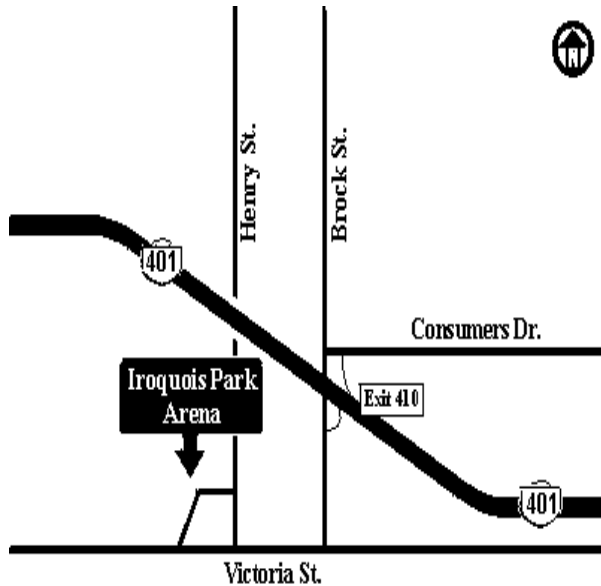

ONTARIO LACROSSE FESTIVAL

ARENA DIRECTIONS

Iroquois Park Sports Centre Driving Instructions

500 Victoria St. W
Whitby, ON L1R3M3
905-668-7765

From Hwy-401 Westbound: Hwy-401 to Brock St. (exit 410) in the town of Whitby (not Brock Road that is located in Pickering, a little west of Whitby). Exit ramp ends at Consumers Dr., so turn left on Consumers and proceed approx. 200 meters west to Brock Street. Turn left on Brock St. and proceed south approx. 0.75 km to Victoria Street. Turn right on Victoria St. and proceed west approx. 0.5 km to Henry Street. Turn right on Henry St. and proceed north approx. 150 meters to Iroquois Park entrance. Turn left into Iroquois Park and watch for arena on the right.

From Hwy-401 Eastbound: Hwy-401 east to Brock St. (exit 410). Turn left on Brock St. and proceed south approx. 0.3 km to Victoria Street. Turn right on Victoria St. and proceed west approx. 0.5 km to Henry Street. Turn right on Henry St. and proceed north approx. 150 meters to Iroquois Park entrance. Turn left into Iroquois Park and watch for arena on the right.

From Hwy-7: Hwy-7 to Baldwin St. (in Brooklin). Proceed south on Baldwin St. approx. 4 km to Taunton Road. Turn left on Taunton Rd. and proceed east approx. 0.3 km to McKinney Drive. Turn left on McKinney Dr. and proceed north approx. 0.25 km to arena on the left.

Ajax Community Arena

75 Centennial Rd.
Ajax, ON L1S4S4
905-683-3740

Driving Instructions:

From Hwy-401 Westbound: Hwy-401 west to Salem Road (exit 404). Turn left on Salem Rd. and proceed south approx. 1 km to Bayly Street. Turn right (west) on Bayly St. and proceed approx. 1.5 km to Monarch Avenue. Turn left on Monarch Ave. (just before the McDonalds) and proceed approx. 0.3 km to Centennial Road. Turn left on Centennial Rd. and proceed a short distance to arena on the left.