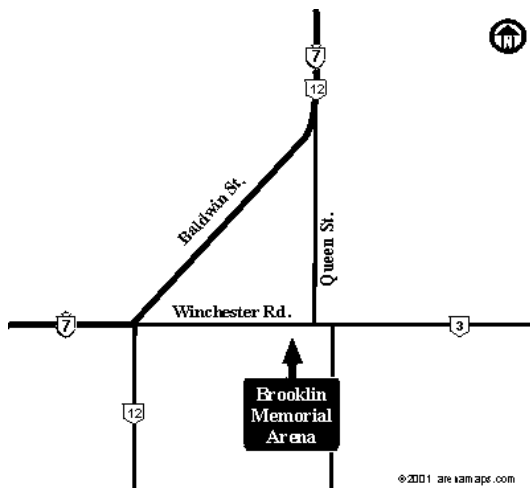

From Hwy-401 Eastbound: Hwy-401 east to Brock St. (exit 410). Turn left on Brock St. and proceed south approx. 0.3 km to Victoria Street. Turn right on Victoria St. and proceed west approx. 0.5 km to Henry Street. Turn right on Henry St. and proceed north approx. 150 meters to Iroquois Park entrance. Turn left into Iroquois Park and watch for arena on the right.

From Hwy-401 Eastbound: East on Hwy-401 to Brock St. (exit 410). Proceed north on Brock St. approx. 6 km to Taunton Road. Turn right on Taunton Rd. and proceed east approx. 0.3 km to McKinney Drive. Turn left on McKinney Dr. and proceed north approx. 0.25 km to arena on the left.

From Hwy-7: Hwy-7 to Baldwin St. (in Brooklin). Proceed south on Baldwin St. approx. 4 km to Taunton Road. Turn left on Taunton Rd. and proceed east approx. 0.3 km to McKinney Drive. Turn left on McKinney Dr. and proceed north approx. 0.25 km to arena on the left.

Luther Vipond (Brooklin) Memorial Arena

67 Winchester Rd.
Brooklin, ON L1M1B4
905-655-4571

Brooklin is located at the intersection of Rt-7 and Rt-12, approx. 10 km north of Whitby and approx. 60 km northeast of Toronto.