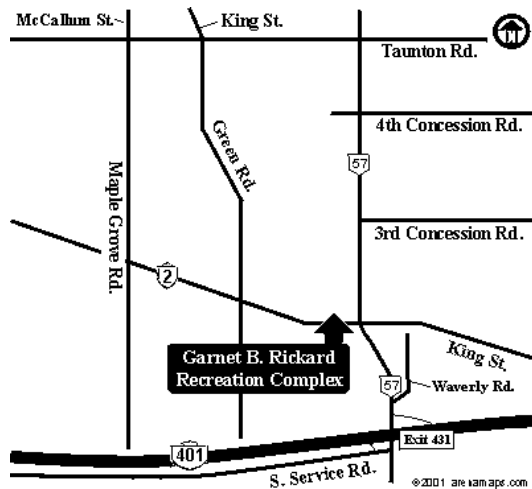

From Hwy-401 Eastbound: Hwy-401 east to Brock St. (exit 410). Turn left on Brock St. and proceed south approx. 0.3 km to Victoria Street. Turn right on Victoria St. and proceed west approx. 0.5 km to Henry Street. Turn right on Henry St. and proceed north approx. 150 meters to Iroquois Park entrance. Turn left into Iroquois Park and watch for arena on the right.

From Hwy-7: Hwy-7 to Baldwin St. (in Brooklin). Proceed south on Baldwin St. approx. 4 km to Taunton Road. Turn left on Taunton Rd. and proceed east approx. 0.3 km to McKinney Drive. Turn left on McKinney Dr. and proceed north approx. 0.25 km to arena on the left.

Luther Vipond (Brooklin) Memorial Arena

67 Winchester Rd.
Brooklin, ON L1M1B4
905-655-4571

Brooklin is located at the intersection of Rt-7 and Rt-12, approx. 10 km north of Whitby and approx. 60 km northeast of Toronto.

ONTARIO LACROSSE FESTIVAL

ARENA DIRECTIONS

Garnet B. Rickard Recreation Complex

2440 King St. W (Hwy-2)
Bowmanville, ON L1C3K2
905-623-5728

Driving Instructions:

Bowmanville is located just off Hwy-401, approx. 75 km east of Toronto.